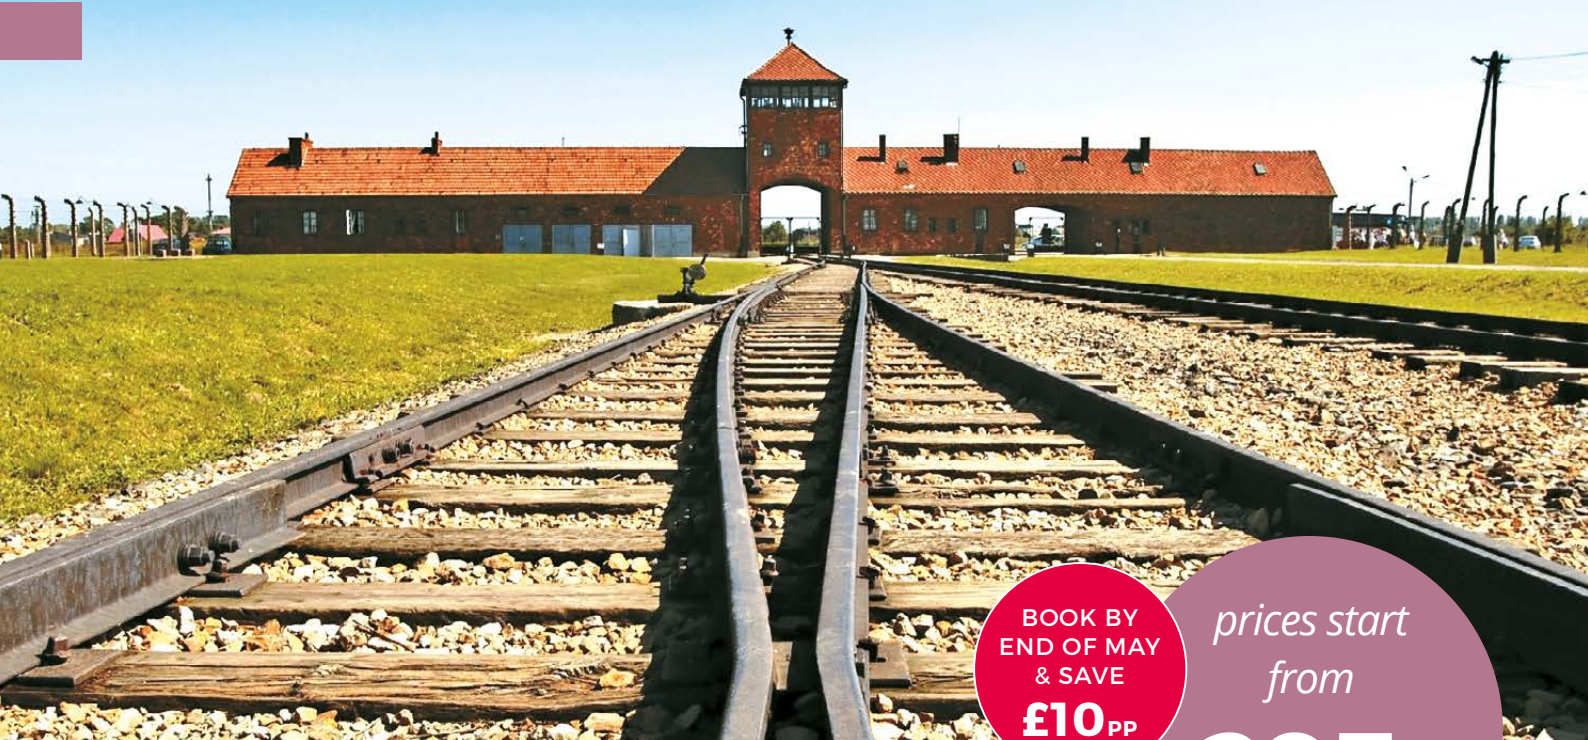

BOOK BY
END OF MAY
& SAVE
£10 pp

prices start
from
£295 pp
See page 11 for what's included

Krakow

Evidence of war on Europe's Jewish population in ghettos such as Podgorze, coupled with a visit to Auschwitz-Birkenau, will enable pupils to analyse the persecution which took place. Pupils can consider the topics of conformity and obedience in Nazi Germany, possible psychological profiles of those involved and even discuss actual experiences with a concentration camp survivor, or relative at the Galicia museum.

NST's Psychology Educationalist Guides

Our Psychology Educationalist Guides have a strong teaching background and a great deal of relevant expertise. They aim to educate, entertain and enthuse your pupils, and facilitate their understanding.

Study themes

- Social Influence: Conformity
- Cognition
- Obedience
- Ethics
- Prejudice & Discrimination
- Tyranny
- Aggression
- Dysfunctional Behaviour